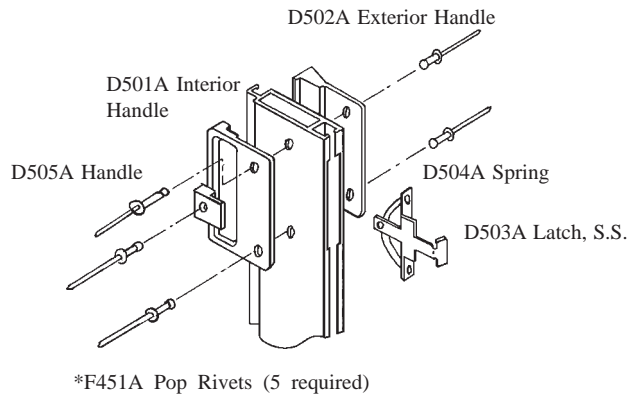

LATCH ASSEMBLY

D500 Black

Standard Package: 6 ea. per package
Includes 1 of each item shown except pop rivets.

STRIKE PLATE

D506 Molded Plastic

Standard Package: As required
Use with sliding patio screen door latch.