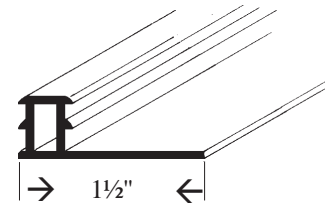

SLIDING PATIO SCREEN DOORS - LINEALS & COMPONENTS

1 1/2" VINYL BUGSTRIP

D300   Black

Standard Package: 250' roll

SPLINE

C334.   Black   .170 diameter hollow vinyl
              Black Serrated

Standard Package: 1000' roll

ROLLER

D395   Mill Finish   Steel patio screen door tension roller

Standard Package: 25 per package

D400   Mill Finish   Nylon patio screen door tension roller

Standard Package: 25 per package