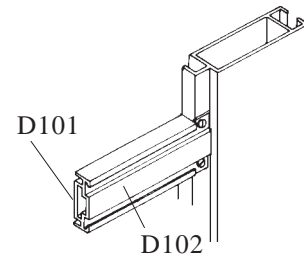

Standard Package: 12 each

Use D600 corner inserts.

MULLION, with spline grooves

D101 Dark Bronze .040 extruded aluminum
 White
 Anodized

Standard Lengths: 12'
 Standard Package: 12 each

MULLION (FLAT BAR)

D102 Dark Bronze .040 aluminum
 White
 Anodized