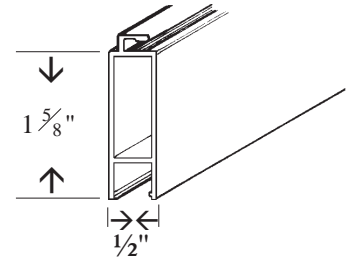

SLIDING PATIO SCREEN DOORS - LINEALS & COMPONENTS

MAIN FRAME

D100   Almond   .040" extruded aluminum
             Anodized
             Dark Bronze
             Mill Finish
             Sun Sand
             White

Standard Lengths: 10', 11'.
                                         Dark Bronze also available in 12' 3" lengths.

Standard Package: 12 each

Use D600 corner inserts.