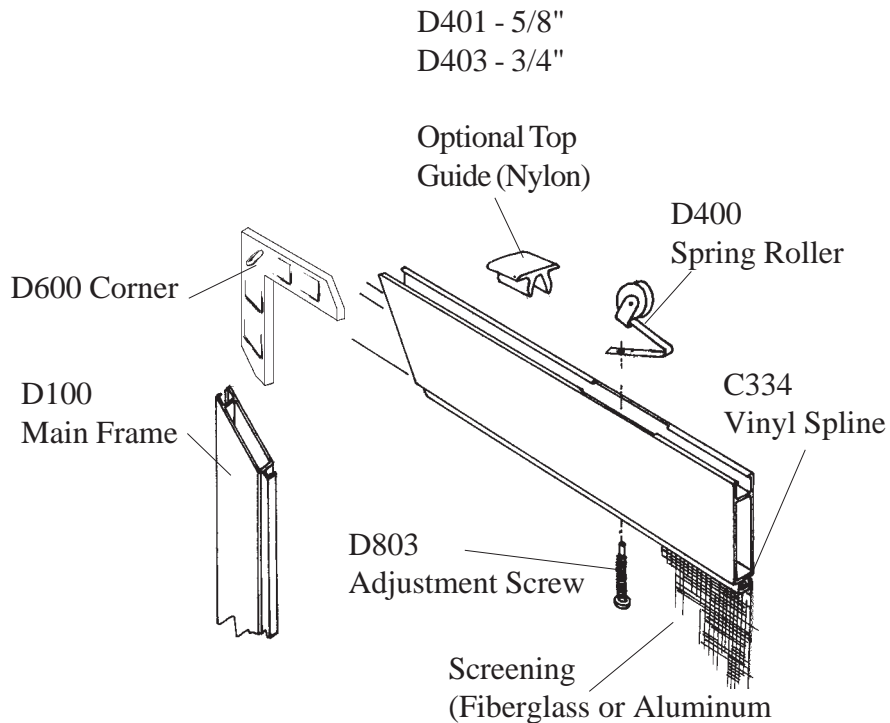

ASSEMBLY INSTRUCTIONS

City Screen Inc
5540 N Kedzie Avenue
CHICAGO IL 60625

Telephone: (773) 588-5642
Fax: (773) 588-5742