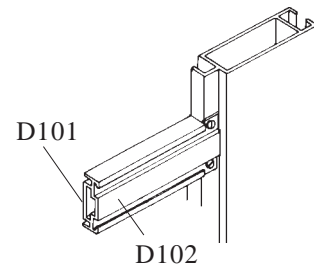

Standard Package: 12 each

Use D600 corner inserts.

MULLION, with spline grooves

D101 Dark Bronze .040 extruded aluminum
 White
 Anodized

Standard Lengths: 12'
 Standard Package: 12 each

MULLION (FLAT BAR)

D102 Dark Bronze .040 aluminum
 White
 Anodized