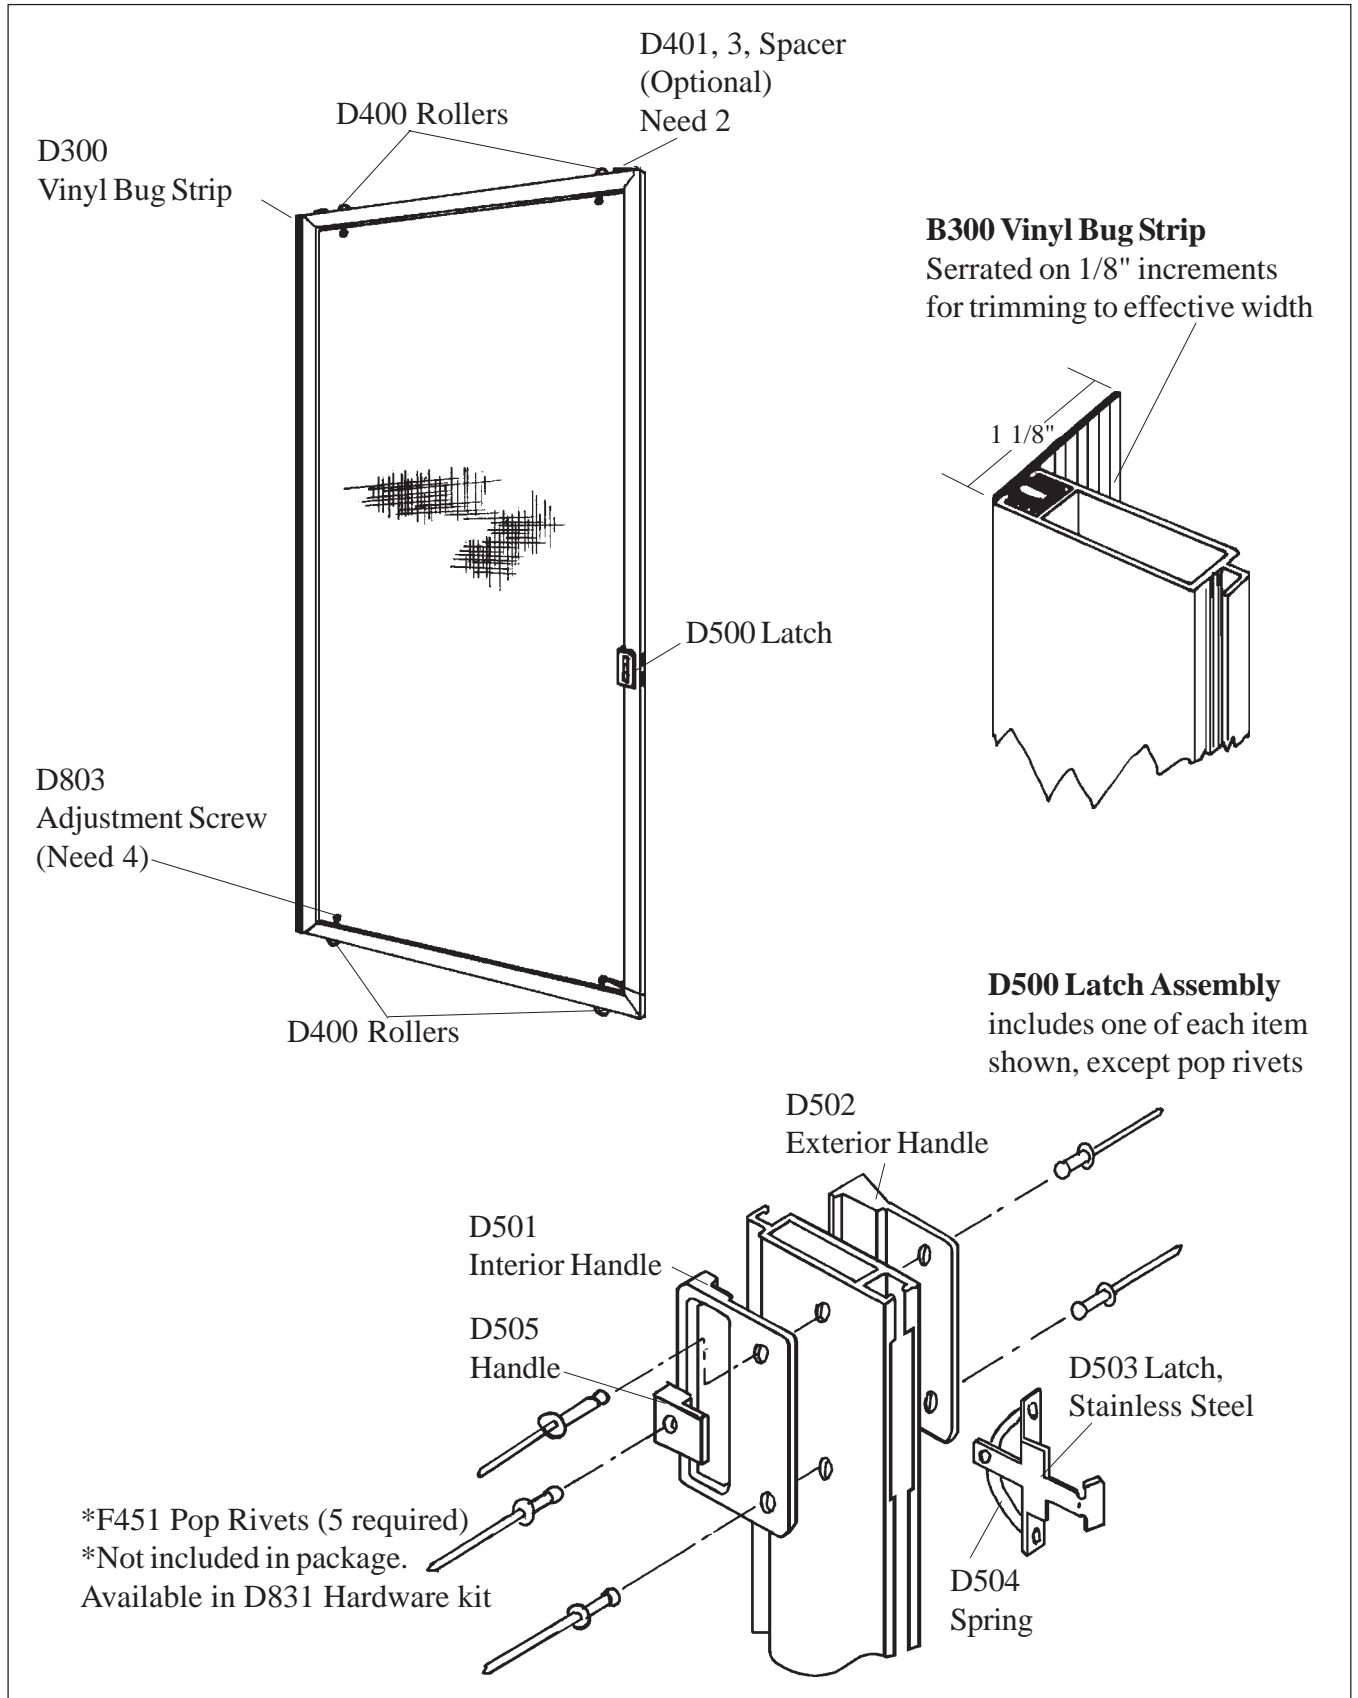

Includes D831 Hardware Kit.

**Frame sets are not pre-cut and mitred.*

ASSEMBLY INSTRUCTIONS

City Screen Inc
5540 N Kedzie Avenue
CHICAGO IL 60625

Telephone: (773) 588-5642
Fax: (773) 588-5742

SLIDING PATIO SCREEN DOORS - LINEALS & COMPONENTS