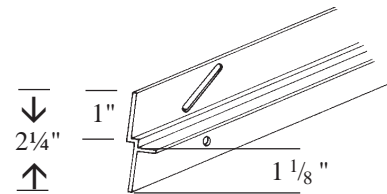

TOP ROLLER MOUNTING STRIP

D700 Anodized 30", 36", 48"

Uses 2 each D703 rollers and 2 each F404 screws.

ROLLER

D703 Mill Finish

Standard Package: 100 ea. per package

Use with D700. Use F404A screw.

ADJUSTMENT SCREW

D803 Mill Finish #8 x 1 1/4" Phillips head

Standard Package: 100 ea.

POP RIVET

F451 Mill Finish 1/8" diameter with .126
Dark Bronze to .187 grip range
White

Standard Package: 100 each per package

City Screen Inc
5540 N Kedzie Avenue
CHICAGO IL 60625

Telephone: (773) 588-5642
Fax: (773) 588-5742