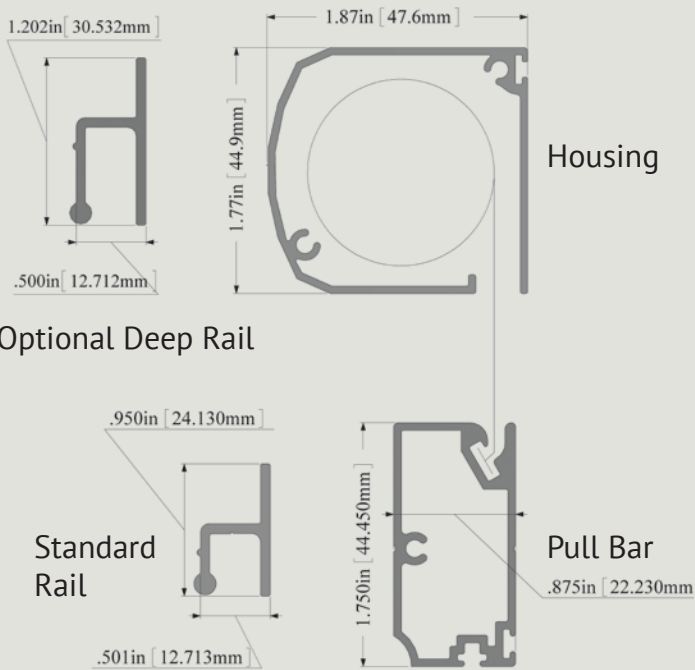

Technical Profiles

StowAway™ retractable screen doors retract horizontally to provide protection and natural ventilation. A retractable screen eliminates the need for a swinging screen door and rolls up neatly out of sight in a protective housing when not in use.

Contact Us