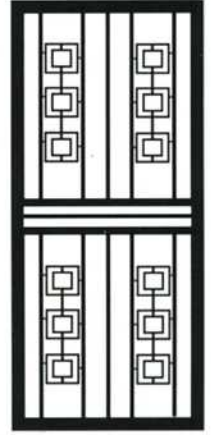

CLIMATEGUARD®

STEEL SECURITY STORM DOORS

150-Belaire

113-Greek Key

153-Horizon

112-Modernistic

110-Contempo

105-Tiffany