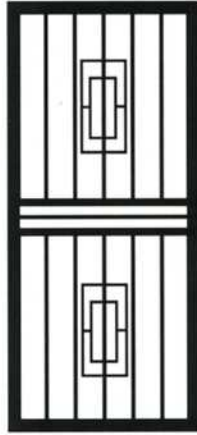

CLIMATEGUARD®

STEEL SECURITY STORM DOORS

150-Belaire

113-Greek Key

153-Horizon

112-Modernistic

110-Contempo

105-Tiffany