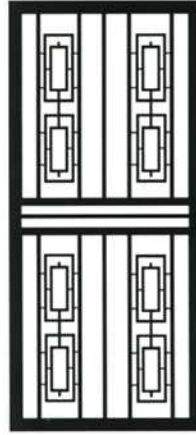

CLIMATEGUARD®

STEEL SECURITY STORM DOORS

150-Belaire

113-Greek Key

153-Horizon

112-Modernistic

110-Contempo

105-Tiffany