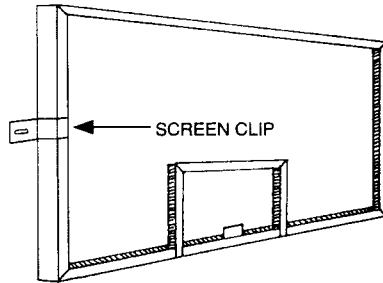

### AVAILABLE:

- 1/4" x 3/4"
- 5/16" x 3/4"
- 3/8" x 3/4"
- 13/32" X 7/8"
- 7/16" x 1"

FLANGE SECTION

PORCH SCREEN SECTION

## Window Glass Inserts

C-SECTION  
AVAILABLE IN  
KD KIT

SOLAR SECTION  
DROP-IN  
GLAZE

WORKS FOR STORM WINDOWS AND STORM DOORS

## Projected and Hopper Screens

Hopper Screen

Single/Double Wicket Screen