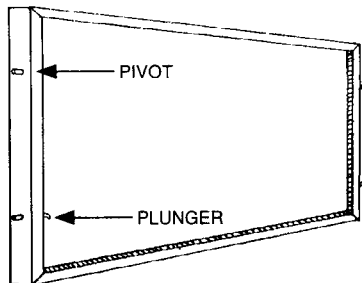

### AVAILABLE:

- 1/4" x 3/4"
- 5/16" x 3/4"
- 3/8" x 3/4"
- 13/32" X 7/8"
- 7/16" x 1"

FLANGE SECTION

PORCH SCREEN SECTION

## Window Glass Inserts

C-SECTION  
AVAILABLE IN  
KD KIT

SOLAR SECTION  
DROP-IN  
GLAZE

WORKS FOR STORM WINDOWS AND STORM DOORS

## Projected and Hopper Screens

Hopper Screen

Single/Double Wicket Screen