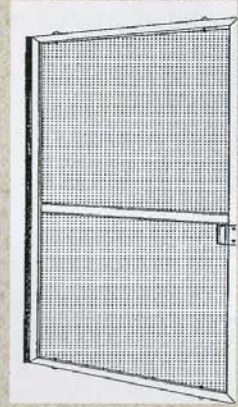

"Deluxe" Pet Door

Designed for hollow core and solid doors, **Deluxe Pet Doors** are constructed with high quality aluminum frames and clear flaps. Available in small, medium, extra large and super large sizes, these doors feature a self-adjusting door bottom for energy efficiency and a lock-out slide to keep pets in or out. Doors install from the inside making outside removal virtually impossible. Comes in silver, bronze or white finish.

Lightweight **Pet Passage** engineering allows small pets to exit and enter via your window screen or screen door. "Magic" magnets keep opening securely closed after each use.

"Lockable" Cat Flap

Cats come and go as they please through their own silent action, transparent, weatherproof Lexan flap with built-in lock.

PET FRIENDLY WINDOW & DOOR OPTIONS

(They are child friendly too!)

Brace Bars

Brace bars lend additional support to any screen door or patio screen. They also produce individual sections which may be screened independently. Available in silver, bronze or white finish.